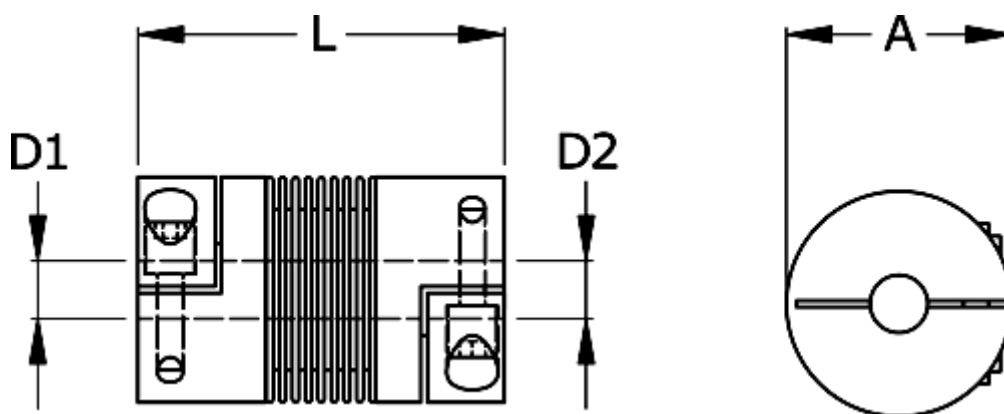

Data Sheet

Article number: 3330200100260508

Description: Bellow coupling type 2 size10
Length 26 mm, bore 5/8 mm

Measures

A	= 15.5
D1	= 5
D2	= 8
L	= 26
Nom. torque NM (Tkn)	= 1